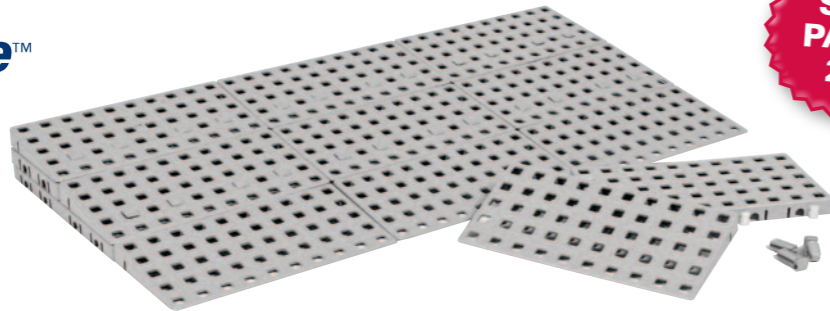

New Product Highlights

Threshold Ramps

doorline-variwedge™
Adjustable aluminium wedge ramp.

SEE PAGE 19

doorline-neatslope™
Low height, flexible wedge ramp.

SEE PAGE 21

World first concept adjustable wedge ramp!

build-a-slope™
Modular threshold ramp kits.

SEE PAGE 23

Relocatable Ramps

permaramp - entry flap™
Internal bridging flap for permaramps.

SEE PAGE 35

Modular Ramp & Step Systems

WELCOME® - giant half step
Large half steps with handrail options.

Rollator & walking frame friendly

SEE PAGE 40

Budget Products

Metro™ - folding suitcase ramp

SEE PAGE 45

Metro™

Metro™ - telescopic channel ramps

Adaptation Essentials