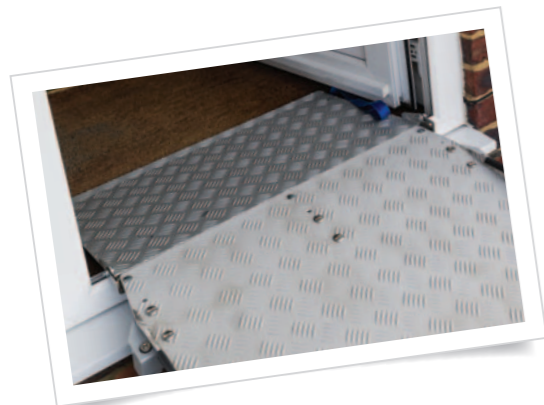

New Product Highlights

Threshold Ramps

doorline-variwedge™
Adjustable aluminium wedge ramp.

SEE PAGE 19

doorline-neatslope™
Low height, flexible wedge ramp.

SEE PAGE 21

World first concept adjustable wedge ramp!

build-a-slope™
Modular threshold ramp kits.

SEE PAGE 23

Relocatable Ramps

permaramp - entry flap™
Internal bridging flap for permaramps.

SEE PAGE 35

Modular Ramp & Step Systems

WELCOME® - giant half step
Large half steps with handrail options.

Rollator & walking frame friendly

SEE PAGE 40

Budget Products

Metro™ - folding suitcase ramp

SEE PAGE 45

Metro™

Metro™ - telescopic channel ramps

Adaptation Essentials