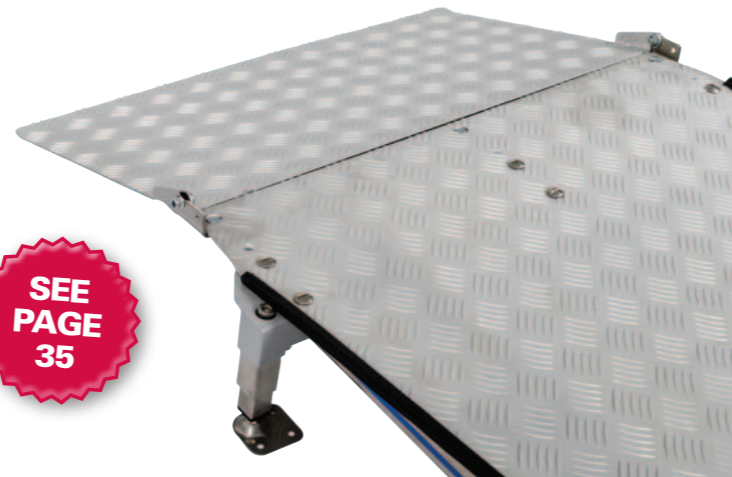

New Product Highlights

Threshold Ramps

doorline-variwedge™
Adjustable aluminium wedge ramp.

SEE PAGE 19

doorline-neatslope™
Low height, flexible wedge ramp.

SEE PAGE 21

World first concept adjustable wedge ramp!

build-a-slope™
Modular threshold ramp kits.

SEE PAGE 23

Relocatable Ramps

permaramp - entry flap™
Internal bridging flap for permaramps.

SEE PAGE 35

Modular Ramp & Step Systems

WELCOME® - giant half step
Large half steps with handrail options.

Rollator & walking frame friendly

SEE PAGE 40

Budget Products

Metro™ - folding suitcase ramp

SEE PAGE 45

Metro™

Metro™ - telescopic channel ramps

Adaptation Essentials